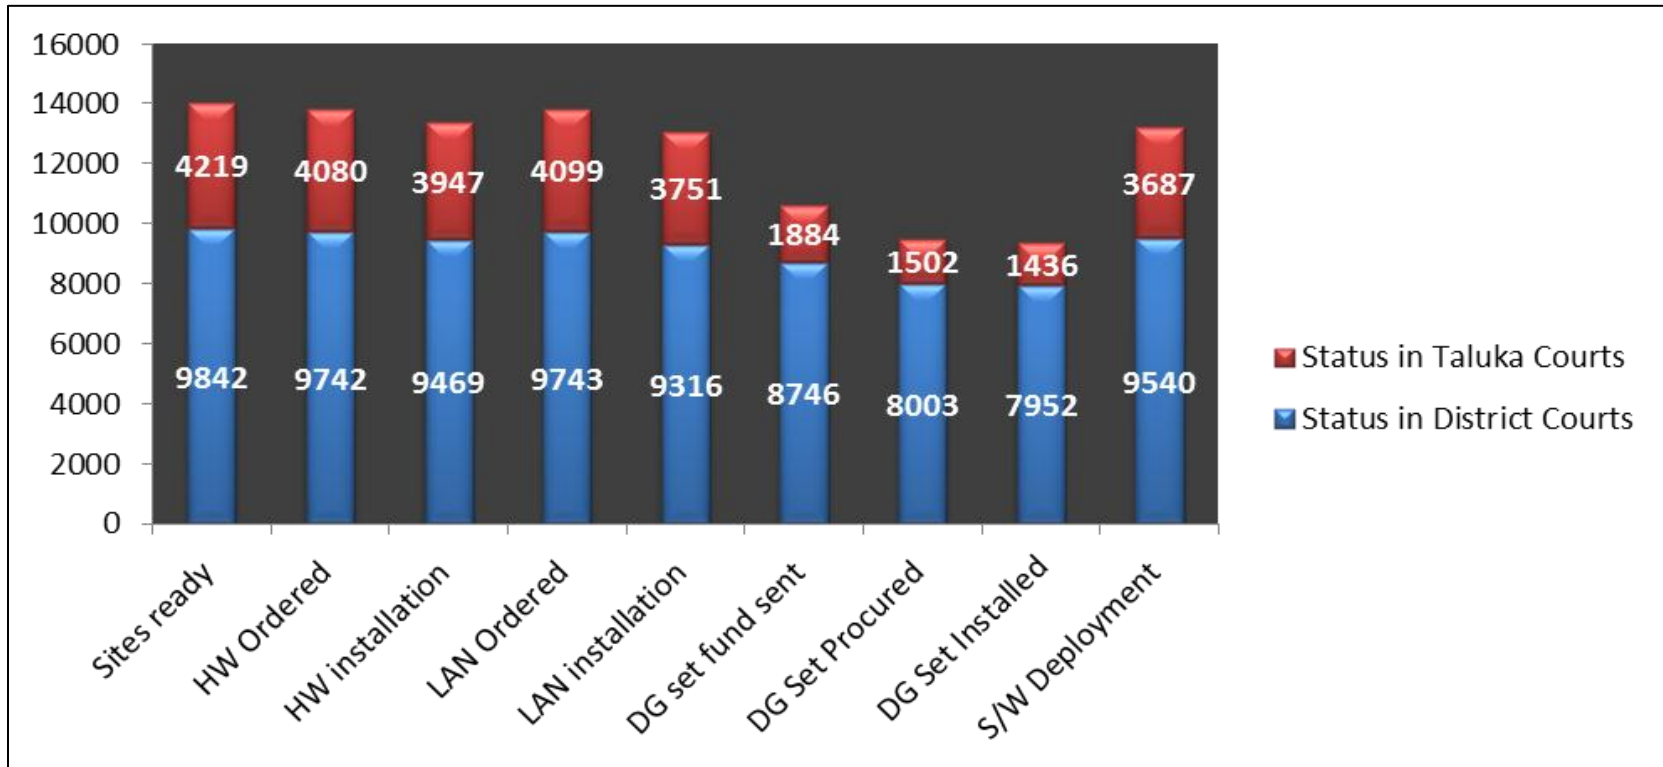

1. Country-wide progress status summary

The following table shows the status (in courts) of project implementation across the country, as of 30 Nov, 2013; excluding Delhi.

Country wide status – District and Subordinate Courts